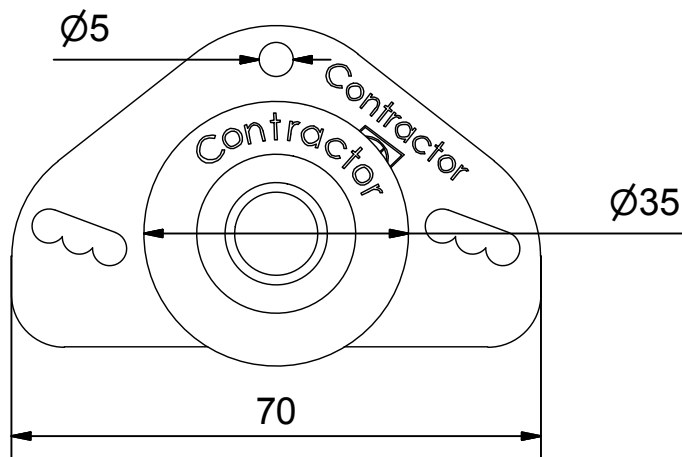

2x

2x

Description:

C 1 DOOR FITTINGS

PCH-code: 780005

CAD-scale: - - - -

Drawing-size: A4

Revision: A