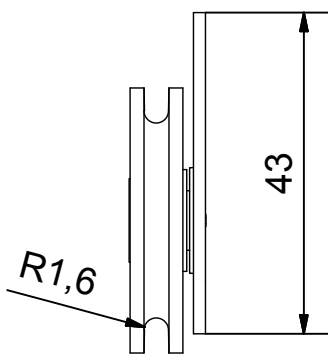

2x

2x

Description:

C 1 DOOR FITTINGS

PCH-code: 780005

CAD-scale: - - - -

Drawing-size: A4

Revision: A