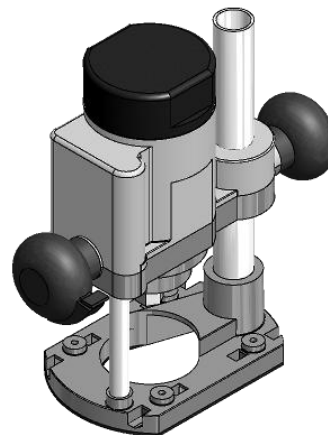

Keep

Tools Required

Braddall

Posi Screw Driver

Pencil

Router

Ø24 router

Tape Measure