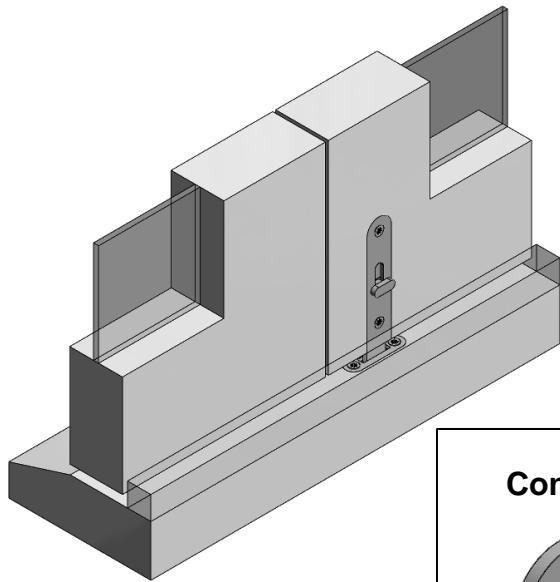

FITTING INSTRUCTIONS - NOTICE DE POSE - MONTAGE HANDLEIDING - MONTAGEANLEITUNG

ISTRUZIONI DI MONTAGGIO - INSTRUCCIONES DE MONTAJE

Typical Folding installation

Contents of Kit

Flush Bolt

4x Wood Screws

Keep Plate

Keep

Tools Required

Braddall

Posi Screw Driver

Pencil

Router

Ø24 router

Tape Measure