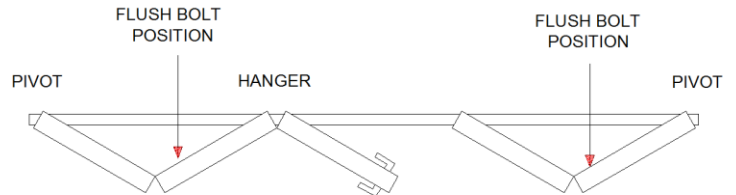

FITTING INSTRUCTIONS - NOTICE DE POSE - MONTAGE HANDLEIDING - MONTAGEANLEITUNG

ISTRUZIONI DI MONTAGGIO - INSTRUCCIONES DE MONTAJE

Typical Folding installation

Contents of Kit

Flush Bolt

4x Wood Screws

Keep Plate

Keep

Tools Required

Braddall

Posi Screw Driver

Pencil

Router

Ø24 router

Tape Measure